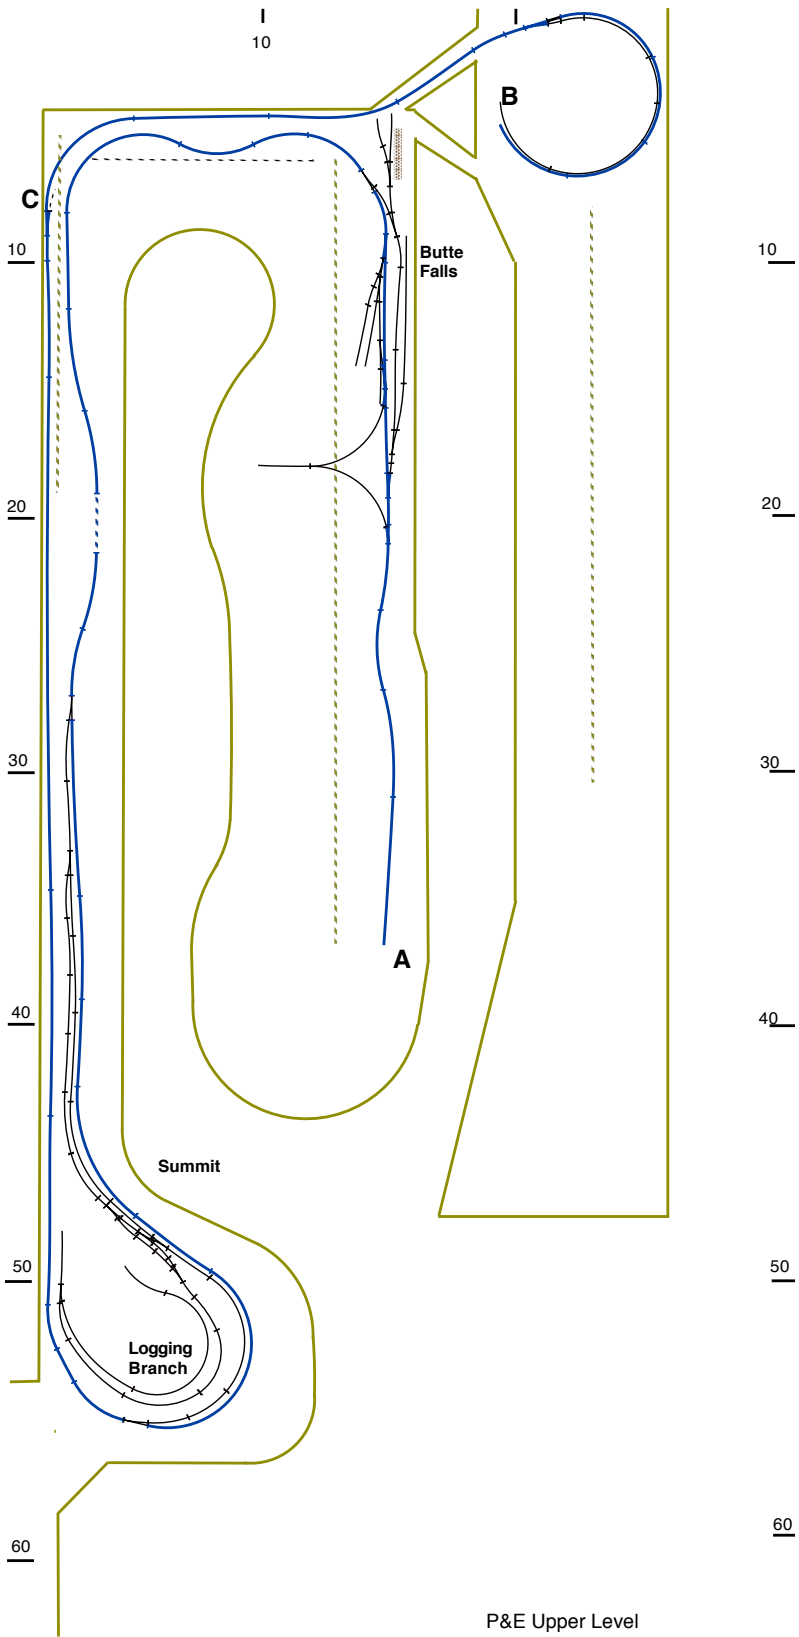

P&E Lower Level

9/4/11

10
I

P&E Upper Level

9/4/11

10
I

P&E Lower
Hidden Yard

9/28/11

10
|

P&E Upper
Hidden Tracks &
Loop Back

6/19/11

10
I

Caboose
Track

Co. Sup.

Engine
Service

Storage

**Crater
Yard**

"MEDCO"
Yard
(3 tracks)

Pape Cat

9/28/11

**Merganzer
Yard**