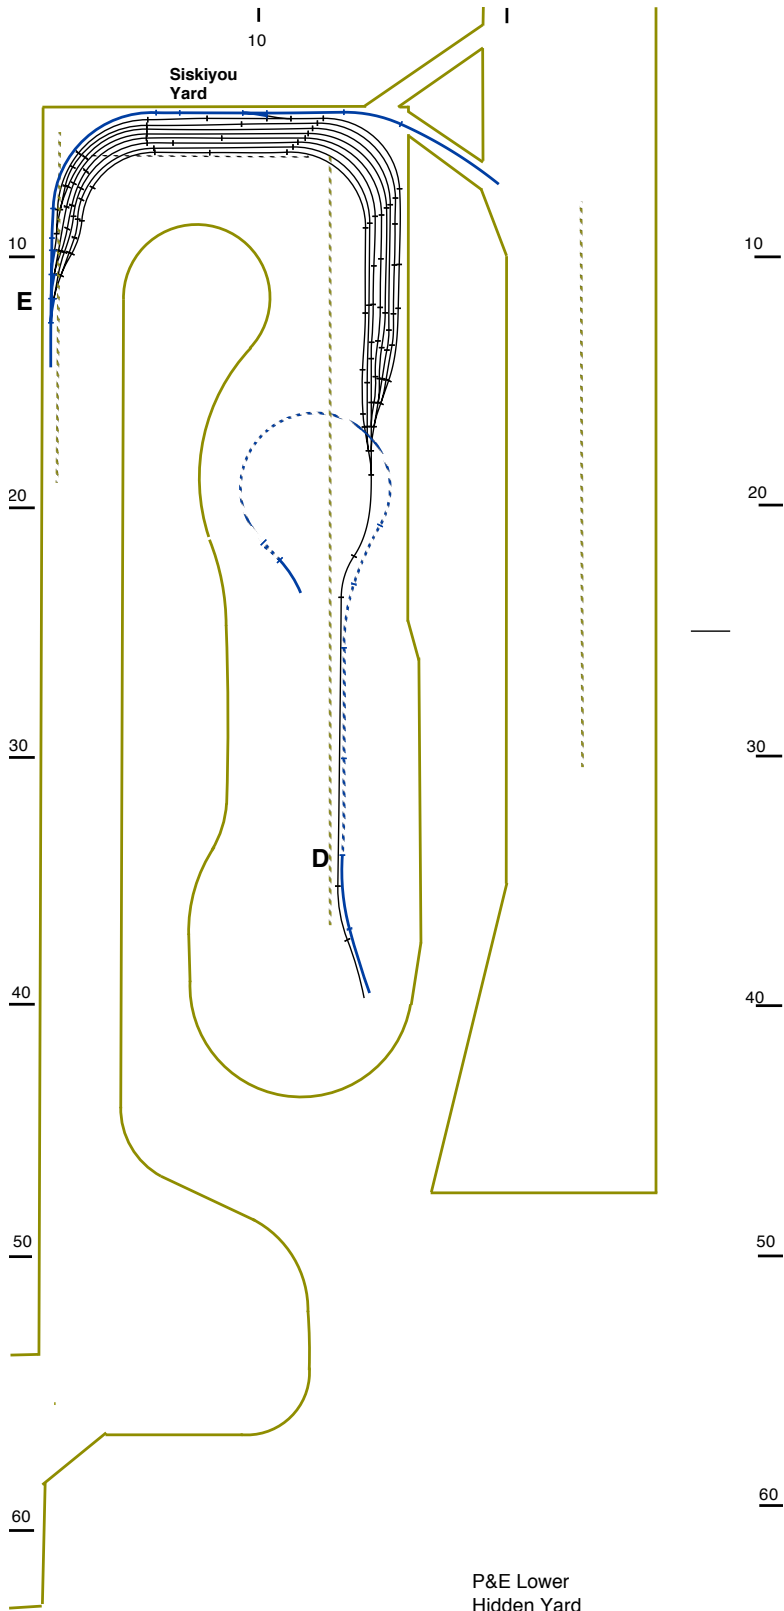

P&E Lower Level

9/4/11

10
I

P&E Upper Level

9/4/11

10
I

P&E Lower
Hidden Yard

9/28/11

10
|

P&E Upper
Hidden Tracks &
Loop Back

6/19/11

10
I

Caboose
Track

Co. Sup.

Engine
Service

Storage

**Crater
Yard**

"MEDCO"
Yard
(3 tracks)

Pape Cat

9/28/11

**Merganzer
Yard**