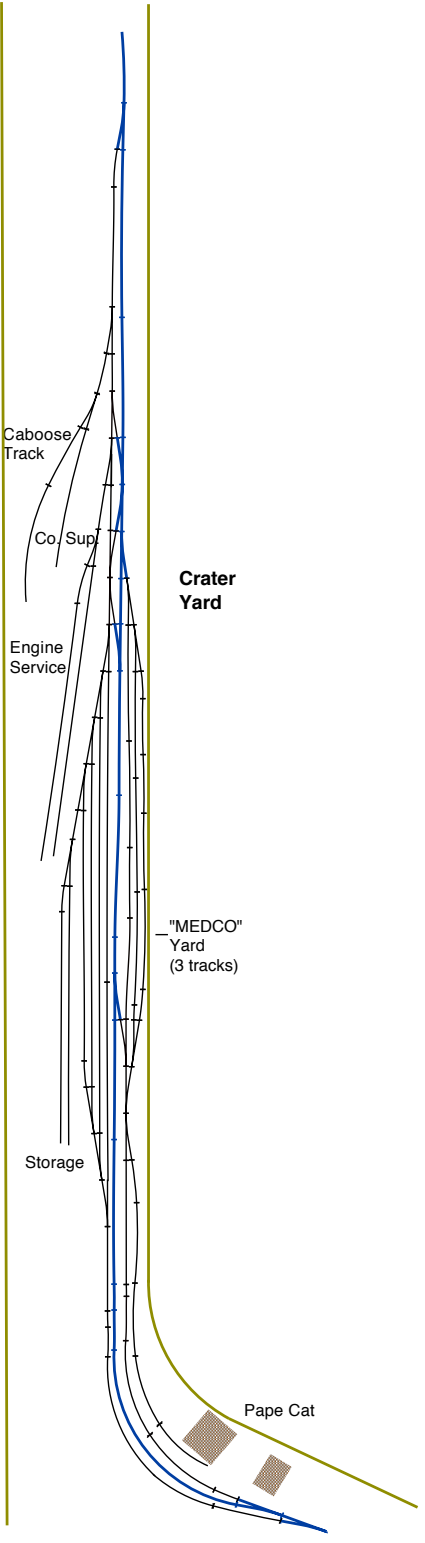

10
|

P&E Upper
Hidden Tracks &
Loop Back

6/19/11

10
I

Caboose
Track

Co. Sup.

Engine
Service

Storage

**Crater
Yard**

"MEDCO"
Yard
(3 tracks)

Pape Cat

9/28/11

**Merganzer
Yard**