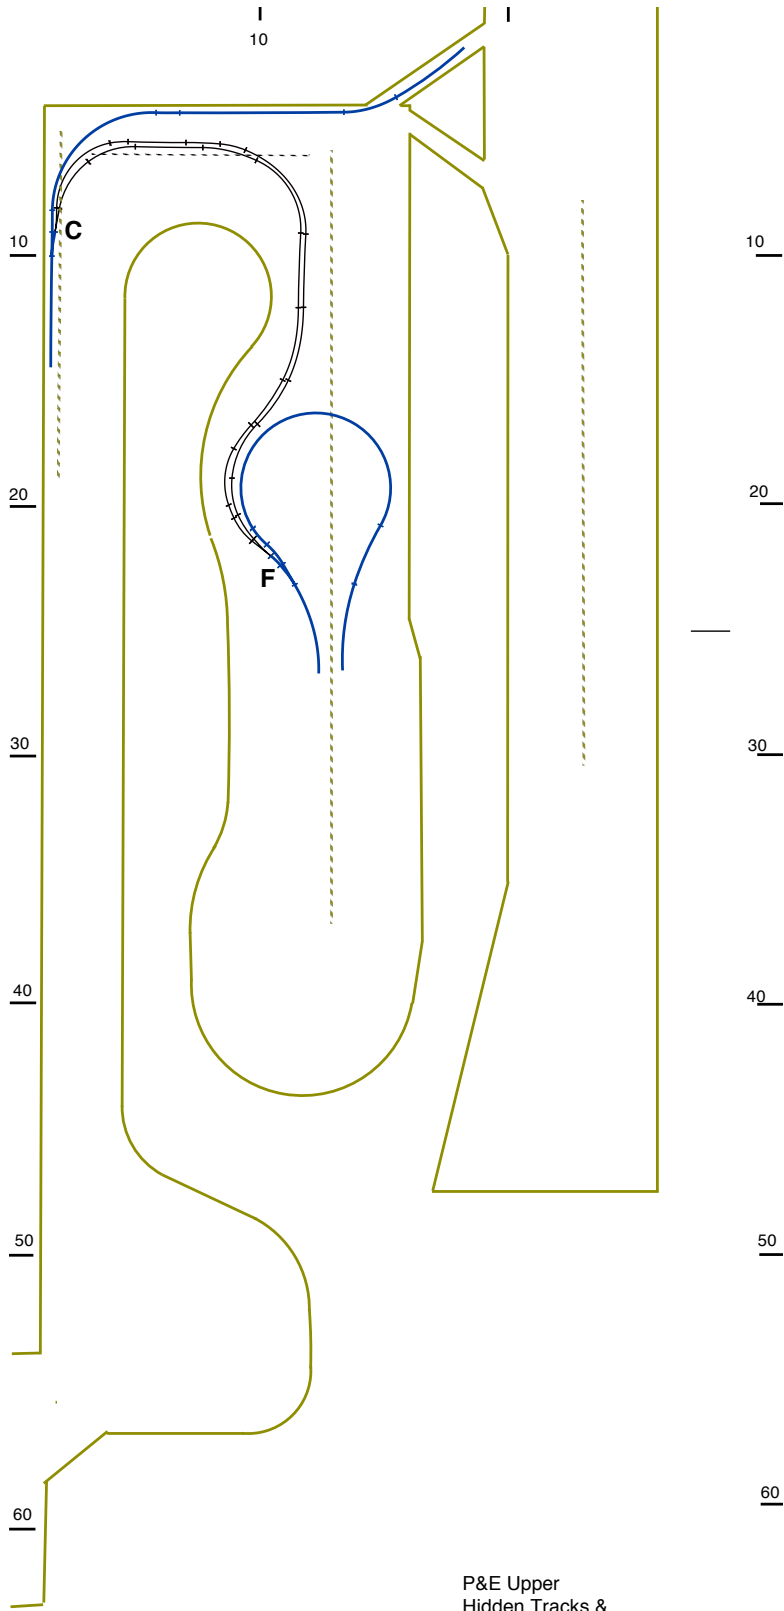

P&E Lower Level

9/4/11

10
I

P&E Upper Level

9/4/11

10
I

P&E Lower
Hidden Yard

9/28/11

10
|

P&E Upper
Hidden Tracks &
Loop Back

6/19/11

10
I

Caboose
Track

Co. Sup.

Engine
Service

Storage

**Crater
Yard**

"MEDCO"
Yard
(3 tracks)

Pape Cat

9/28/11

**Merganzer
Yard**