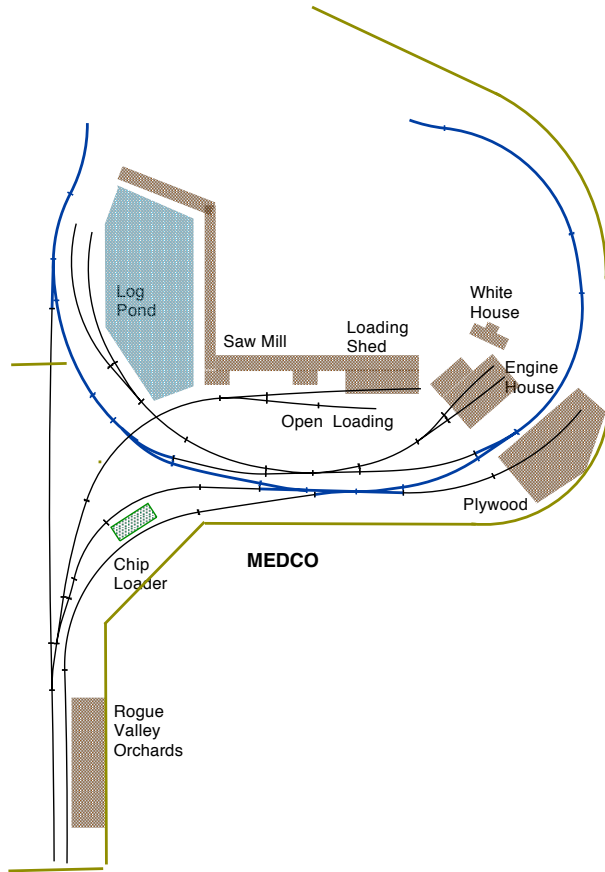

10
|

P&E Upper
Hidden Tracks &
Loop Back

6/19/11

10
I

Caboose
Track

Co. Sup.

Engine
Service

Storage

**Crater
Yard**

"MEDCO"
Yard
(3 tracks)

Pape Cat

9/28/11

**Merganzer
Yard**